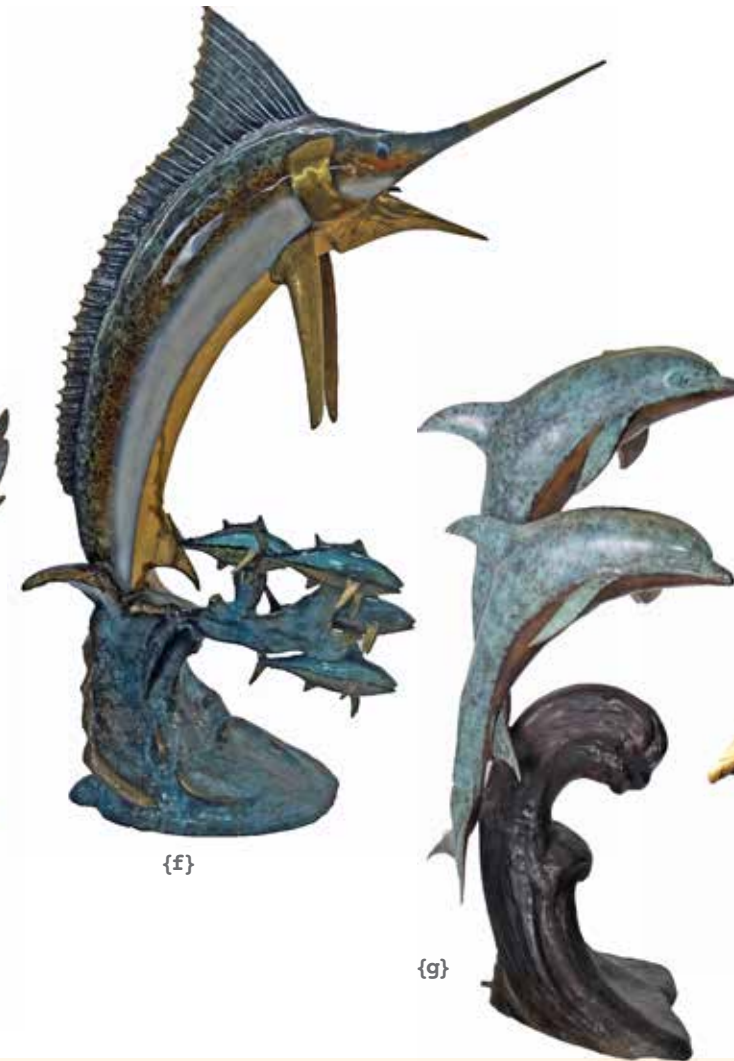

- f • **RG1176** MARLIN FOUNTAIN • 33" x 75" x 91"H Special Patina
- g • **RG1180** DOUBLE DOLPHIN FOUNTAIN • 47" x 35" x 88"H
- h • **RG1318** PELICAN STANDING ON PYLON FOUNTAIN • 28" x 14" x 52"H
- i • **RG1317** PELICAN SITTING ON PYLON FOUNTAIN • 36" x 14" x 33"H
- j • **RG395** SEAHORSE FOUNTAIN • 35" x 30" x 75"H